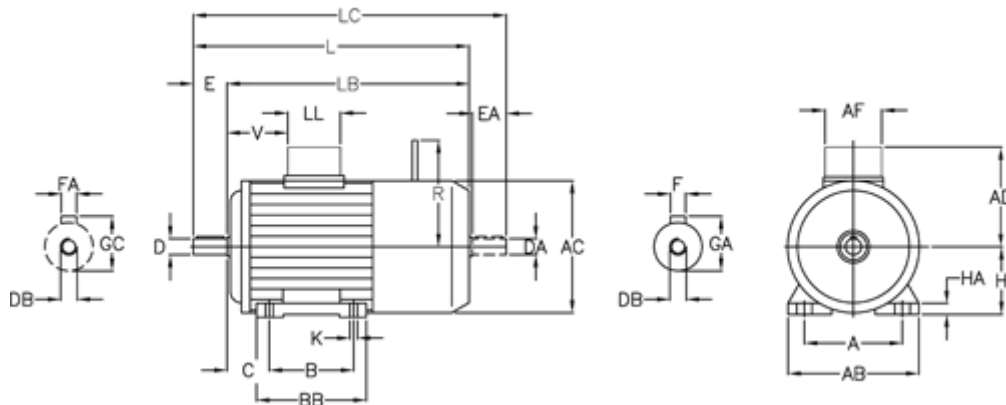

# Data Sheet

Article number: 25025412406175

Description: Bonfiglioli brake motor BE71A-4-FA3.5 0.25KW  
1400 rpm 3x230/400v 50HZ IE2 AC brake IP55 3.5 B3 stainless steel

## Measures

A	= 112	D	= 14	GC	= 16.0	R	= 124
A/F	= 74	DA	= M5	H	= 71	V	= 68
AB	= 135	DB	= M5	HA	= 8.0		
AC	= 138	E	= 30	K	= 7		
AD	= 105	EA	= 14	L	= 310		
B	= 90	F	= 5	LC	= 342		
BB H7	= 112	FA	= 5	Length B	= 280		
C	= 45	GA	= 16.0	LL	= 80		